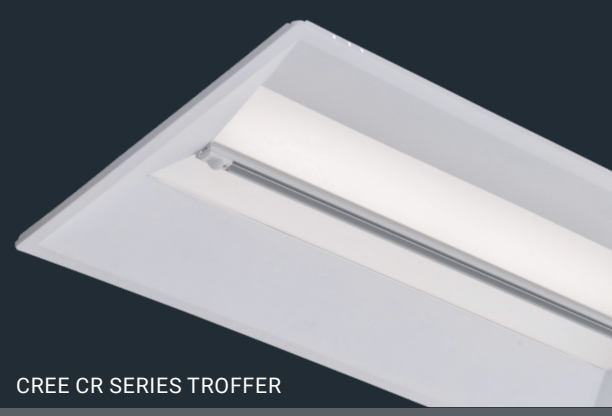

### LED WALL PACK LIGHT

Featuring a slim, low-profile design, the Cree XSPW LED wall mount luminaire offers durability and efficiency without sacrificing performance. The rugged aluminium housing and mounting box are designed for easy installation, offering through-wired or conduit entry from the top, bottom, sides and rear.

#### APPLICATIONS

INDUSTRIAL, WAREHOUSE & FACTORIES

OUTDOOR AREAS

PETROL STATIONS

SECURITY & PERIMETER

PHOTO: WATSON YOUNG ARCHITECTS

CREE CR SERIES TROFFER

PHOTO: WATSON YOUNG ARCHITECTS