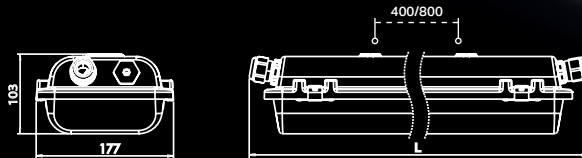

EX-PROOF LUMINAIRES ZONES 1-21

ZONE 1-21

Single luminaire, colour temperature 4000 K, $R_a > 80$, IP66*

Art. code without TW	Art. code with TW 5 x 2,5mm ²	Beam angle	Length	Lumen output	Power	Efficiency
5281112	5282112	120° wide	669 mm	2600 lm	21 W	124 lm/W
5281104	5282104	120° wide	1277 mm	3800 lm	28 W	136 lm/W
5281114	5282114	120° wide	1277 mm	4800 lm	35 W	137 lm/W
5281124	5282124	120° wide	1277 mm	6800 lm	52 W	131 lm/W

Gecko L 1-21 carries the following IECEx classifications:

Ex eb mb IIC T5 Gb
Ex tb IIIC T80°C Db

Ambient temperature: -30°C ... +55°C

Contact ADLT for additional information.

GECKO L

EX-PROOF LUMINAIRES ZONES 2-22

ZONE 2-22

Single luminaire, colour temperature 4000 K, $R_a > 80$, IP66*

Art. code without TW	Art. code with TW 5 x 2,5mm ²	Beam angle	Length	Lumen output	Power	Efficiency
5281212	5282212	120° wide	669 mm	2700 lm	18 W	150 lm/W
5281204	5282204	120° wide	1277 mm	2800 lm	18 W	156 lm/W
5281214	5282214	120° wide	1277 mm	5500 lm	36 W	153 lm/W
5281224	5282224	120° wide	1277 mm	6600 lm	43 W	153 lm/W