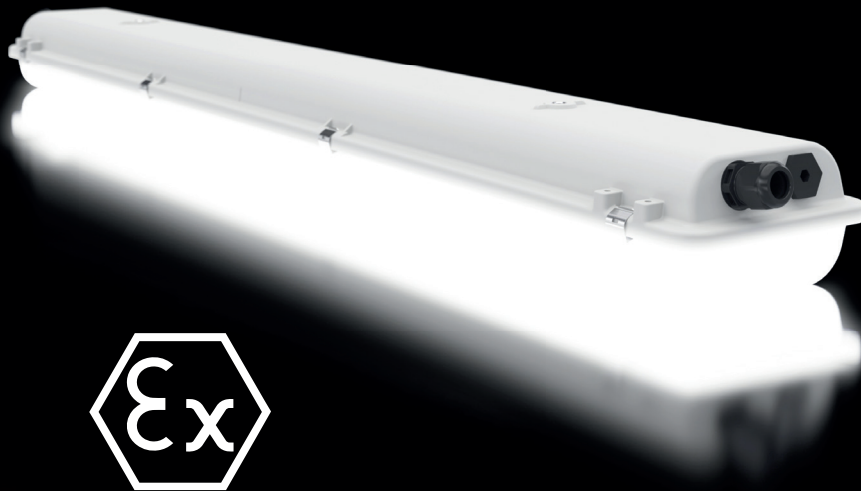

Advanced
LIGHTING TECHNOLOGIES

PRACHT®

GECKO

EX-PROOF LUMINAIRES

PRO

ATEX & IECEx CERTIFIED

ZONES 1-21 & 2-22

MADE IN GERMANY

Advanced
LIGHTING TECHNOLOGIES

PRACHT®

PRACHT RELEASES EX-PROOF LUMINAIRES

ATEX & IECEX CERTIFIED - MADE IN GERMANY

Explosion proof luminaires are essential in environments where the presence of flammable gases and vapours or ignitable dust and fibres could create a hazardous atmosphere. Such luminaires are designed to prevent and control the risk of ignition of these potentially combustible materials, ensuring higher safety.

Gecko is PRACHT's first LED explosion proof luminaire, and has been specifically developed for use in hazardous areas. Gecko offers impact resistant splinter protection, optimised thermal management and special electronics to prevent flammable gases or dust from igniting. Gecko is IECEX & ATEX certified.