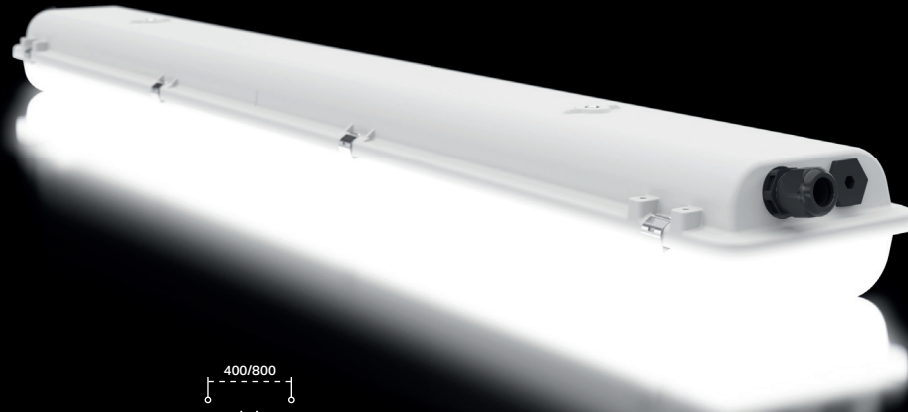

EX-PROOF LUMINAIRES ZONES 1-21

ZONE 1-21

Single luminaire, colour temperature 4000 K, $R_a > 80$, IP66*

Art. code without TW	Art. code with TW 5 x 2,5mm ²	Beam angle	Length	Lumen output	Power	Efficiency
5281112	5282112	120° wide	669 mm	2600 lm	21 W	124 lm/W
5281104	5282104	120° wide	1277 mm	3800 lm	28 W	136 lm/W
5281114	5282114	120° wide	1277 mm	4800 lm	35 W	137 lm/W
5281124	5282124	120° wide	1277 mm	6800 lm	52 W	131 lm/W

Gecko L 1-21 carries the following IECEx classifications:

Ex eb mb IIC T5 Gb
Ex tb IIIC T80°C Db

Ambient temperature: -30°C ... +55°C

Contact ADLT for additional information.

GECKO L

EX-PROOF LUMINAIRES ZONES 2-22

ZONE 2-22

Single luminaire, colour temperature 4000 K, $R_a > 80$, IP66*

Art. code without TW	Art. code with TW 5 x 2,5mm ²	Beam angle	Length	Lumen output	Power	Efficiency
5281212	5282212	120° wide	669 mm	2700 lm	18 W	150 lm/W
5281204	5282204	120° wide	1277 mm	2800 lm	18 W	156 lm/W
5281214	5282214	120° wide	1277 mm	5500 lm	36 W	153 lm/W
5281224	5282224	120° wide	1277 mm	6600 lm	43 W	153 lm/W