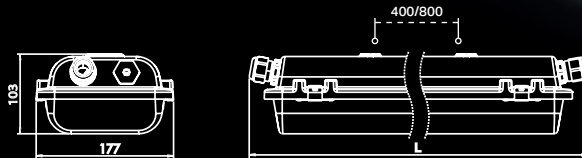

EX-PROOF LUMINAIRES ZONES 1-21

ZONE 1-21

Single luminaire, colour temperature 4000 K, $R_a > 80$, IP66*

Art. code without TW	Art. code with TW 5 x 2,5mm ²	Beam angle	Length	Lumen output	Power	Efficiency
5281112	5282112	120° wide	669 mm	2600 lm	21 W	124 lm/W
5281104	5282104	120° wide	1277 mm	3800 lm	28 W	136 lm/W
5281114	5282114	120° wide	1277 mm	4800 lm	35 W	137 lm/W
5281124	5282124	120° wide	1277 mm	6800 lm	52 W	131 lm/W