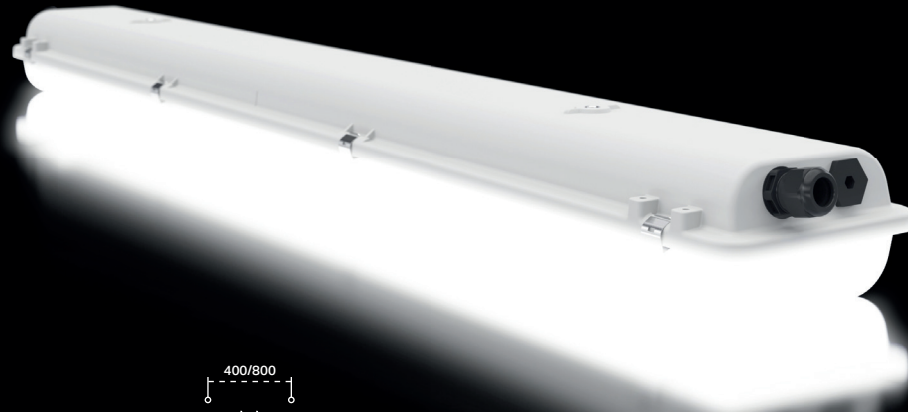

Advanced
LIGHTING TECHNOLOGIES

PRACHT®

PRACHT RELEASES EX-PROOF LUMINAIRES

ATEX & IECEX CERTIFIED - MADE IN GERMANY

Explosion proof luminaires are essential in environments where the presence of flammable gases and vapours or ignitable dust and fibres could create a hazardous atmosphere. Such luminaires are designed to prevent and control the risk of ignition of these potentially combustible materials, ensuring higher safety.

Gecko is PRACHT's first LED explosion proof luminaire, and has been specifically developed for use in hazardous areas. Gecko offers impact resistant splinter protection, optimised thermal management and special electronics to prevent flammable gases or dust from igniting. Gecko is IECEX & ATEX certified.

EX-PROOF LUMINAIRES ZONES 1-21

ZONE 1-21

Single luminaire, colour temperature 4000 K, $R_a > 80$, IP66*

Art. code without TW	Art. code with TW 5 x 2,5mm ²	Beam angle	Length	Lumen output	Power	Efficiency
5281112	5282112	120° wide	669 mm	2600 lm	21 W	124 lm/W
5281104	5282104	120° wide	1277 mm	3800 lm	28 W	136 lm/W
5281114	5282114	120° wide	1277 mm	4800 lm	35 W	137 lm/W
5281124	5282124	120° wide	1277 mm	6800 lm	52 W	131 lm/W